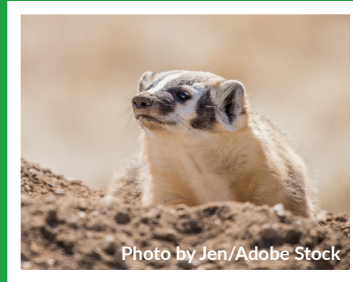

WHOSE TRACK IS IT?

**IT'S A BLACK-FOOTED
FERRET TRACK!**

WHOSE SCAT IS IT?

IT'S RABBIT SCAT!

WHOSE TRACK IS IT?

IT'S A PRAIRIE DOG TRACK!

WHOSE SCAT IS IT?

IT'S FOX SCAT!

WHOSE TRACK IS IT?

IT'S A COW TRACK!

WHOSE SCAT IS IT?

IT'S SKUNK SCAT!

WHOSE TRACK IS IT?

IT'S A BADGER TRACK!

WHOSE SCAT IS IT?

THAT'S NOT SCAT! IT'S AN OWL PELLET!

Owl Pellets are compact masses of indigestible materials (mainly bones, fur, and insect parts) that owls regurgitate from their mouths.