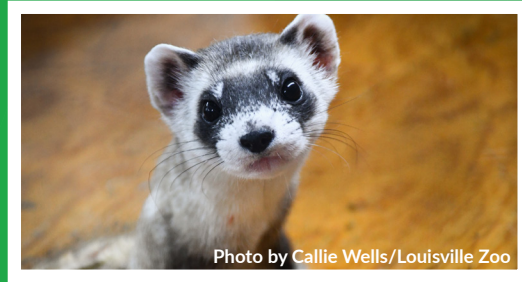

WHOSE TRACK IS IT?

**IT'S A BLACK-FOOTED
FERRET TRACK!**

WHOSE SCAT IS IT?

IT'S RABBIT SCAT!

WHOSE TRACK IS IT?

IT'S A PRAIRIE DOG TRACK!

WHOSE SCAT IS IT?

IT'S FOX SCAT!

WHOSE TRACK IS IT?

IT'S A COW TRACK!

WHOSE SCAT IS IT?

IT'S SKUNK SCAT!

WHOSE TRACK IS IT?

IT'S A BADGER TRACK!

WHOSE SCAT IS IT?

THAT'S NOT SCAT! IT'S AN OWL PELLET!

Owl Pellets are compact masses of indigestible materials (mainly bones, fur, and insect parts) that owls regurgitate from their mouths.