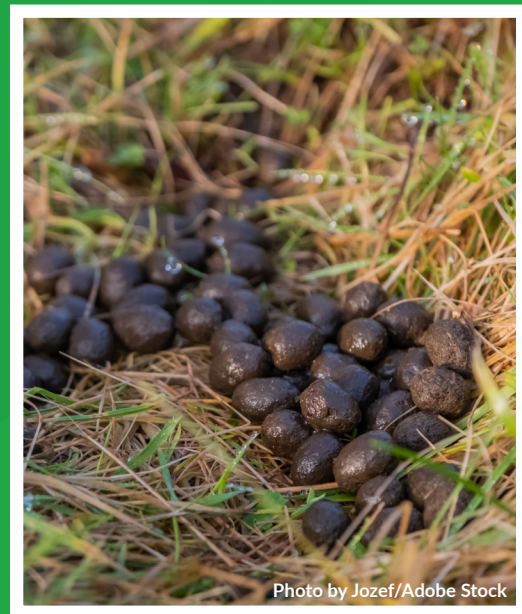

WHOSE TRACK IS IT?

**IT'S A BLACK-FOOTED
FERRET TRACK!**

WHOSE SCAT IS IT?

IT'S RABBIT SCAT!

WHOSE TRACK IS IT?

IT'S A PRAIRIE DOG TRACK!

WHOSE SCAT IS IT?

IT'S FOX SCAT!

WHOSE TRACK IS IT?

IT'S A COW TRACK!

WHOSE SCAT IS IT?

IT'S SKUNK SCAT!

WHOSE TRACK IS IT?

IT'S A BADGER TRACK!

WHOSE SCAT IS IT?

THAT'S NOT SCAT! IT'S AN OWL PELLET!

Owl Pellets are compact masses of indigestible materials (mainly bones, fur, and insect parts) that owls regurgitate from their mouths.