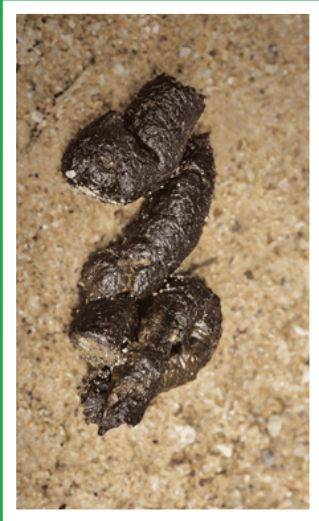

WHOSE TRACK IS IT?

**IT'S A BLACK-FOOTED
FERRET TRACK!**

WHOSE SCAT IS IT?

IT'S RABBIT SCAT!

WHOSE TRACK IS IT?

IT'S A PRAIRIE DOG TRACK!

WHOSE SCAT IS IT?

IT'S FOX SCAT!

WHOSE TRACK IS IT?

IT'S A COW TRACK!

WHOSE SCAT IS IT?

IT'S SKUNK SCAT!

WHOSE TRACK IS IT?

IT'S A BADGER TRACK!

WHOSE SCAT IS IT?

THAT'S NOT SCAT! IT'S AN OWL PELLET!

Owl Pellets are compact masses of indigestible materials (mainly bones, fur, and insect parts) that owls regurgitate from their mouths.