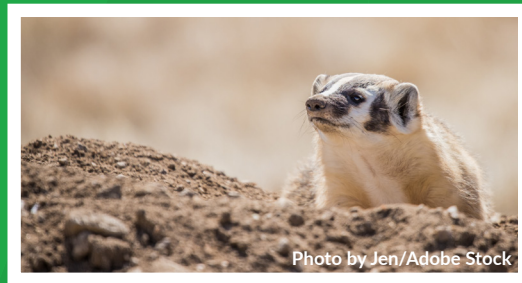

WHOSE TRACK IS IT?

**IT'S A BLACK-FOOTED
FERRET TRACK!**

WHOSE SCAT IS IT?

IT'S RABBIT SCAT!

WHOSE TRACK IS IT?

IT'S A PRAIRIE DOG TRACK!

WHOSE SCAT IS IT?

IT'S FOX SCAT!

WHOSE TRACK IS IT?

IT'S A COW TRACK!

WHOSE SCAT IS IT?

IT'S SKUNK SCAT!

WHOSE TRACK IS IT?

IT'S A BADGER TRACK!

WHOSE SCAT IS IT?

THAT'S NOT SCAT! IT'S AN OWL PELLET!

Owl Pellets are compact masses of indigestible materials (mainly bones, fur, and insect parts) that owls regurgitate from their mouths.