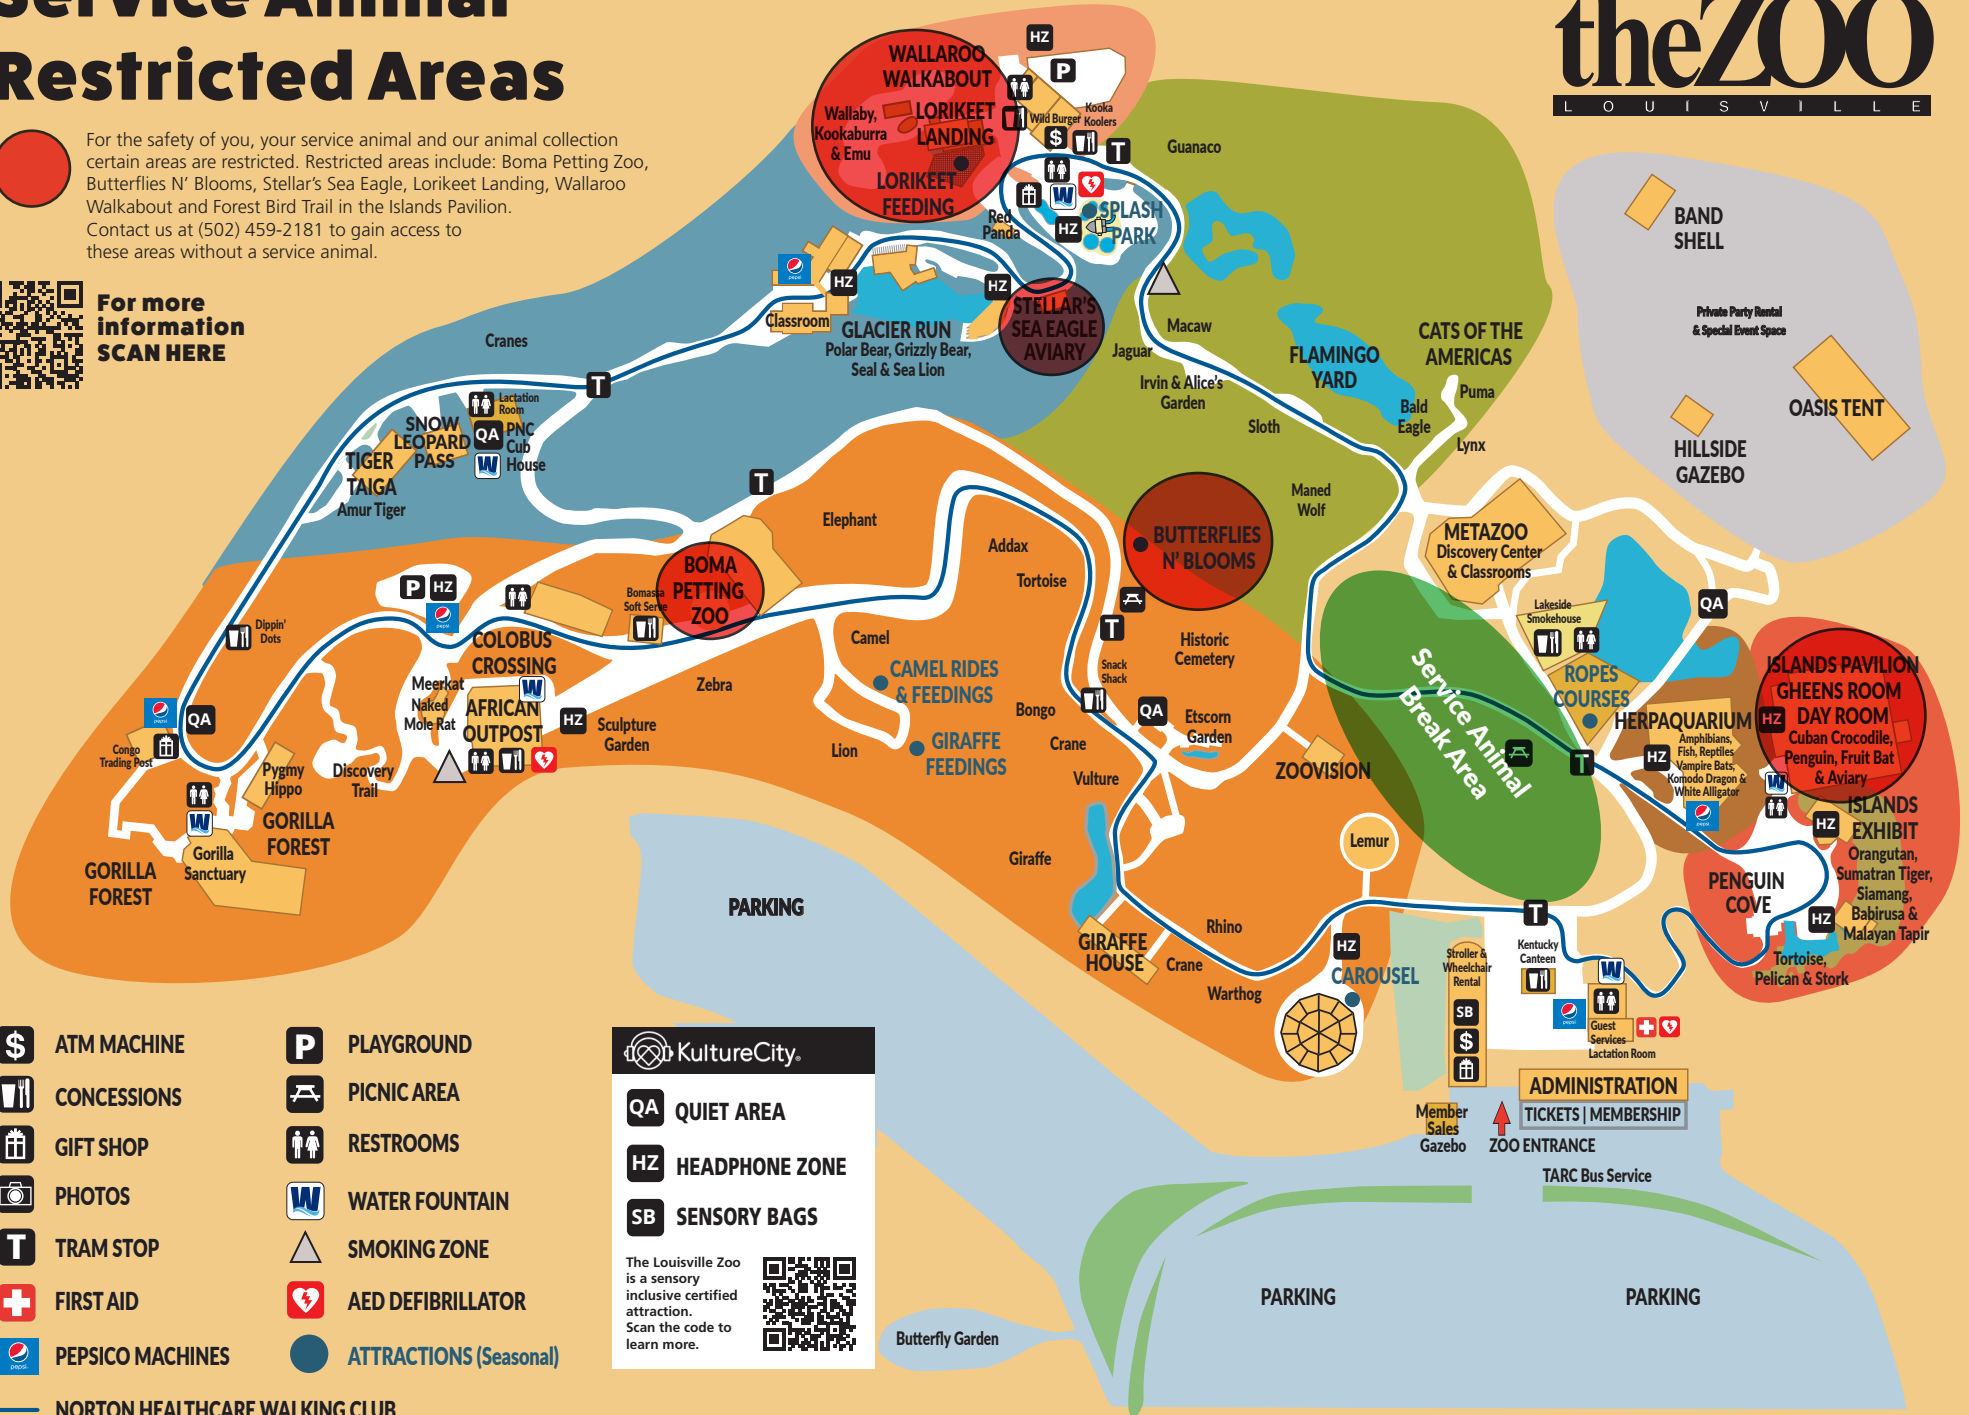

# Service Animal Restricted Areas

For the safety of you, your service animal and our animal collection certain areas are restricted. Restricted areas include: Boma Petting Zoo, Butterflies N' Blooms, Stellar's Sea Eagle, Lorikeet Landing, Wallaroo Walkabout and Forest Bird Trail in the Islands Pavilion. Contact us at (502) 459-2181 to gain access to these areas without a service animal.

For more information  
**SCAN HERE**

- ATM MACHINE
- CONCESSIONS
- GIFT SHOP
- PHOTOS
- TRAM STOP
- FIRST AID
- PEPSICO MACHINES
- PLAYGROUND
- PICNIC AREA
- RESTROOMS
- WATER FOUNTAIN
- SMOKING ZONE
- AED DEFIBRILLATOR
- ATTRACTIONS (Seasonal)
- NORTON HEALTHCARE WALKING CLUB

KultureCity.

- QUIET AREA
- HEADPHONE ZONE
- SENSORY BAGS

The Louisville Zoo is a sensory inclusive certified attraction. Scan the code to learn more.

ADMINISTRATION  
TICKETS | MEMBERSHIP

ZOO ENTRANCE

TARC Bus Service

Member Sales Gazebo

Kentucky Canteen

Stroller & Wheelchair Rental

Guest Services - Lactation Room