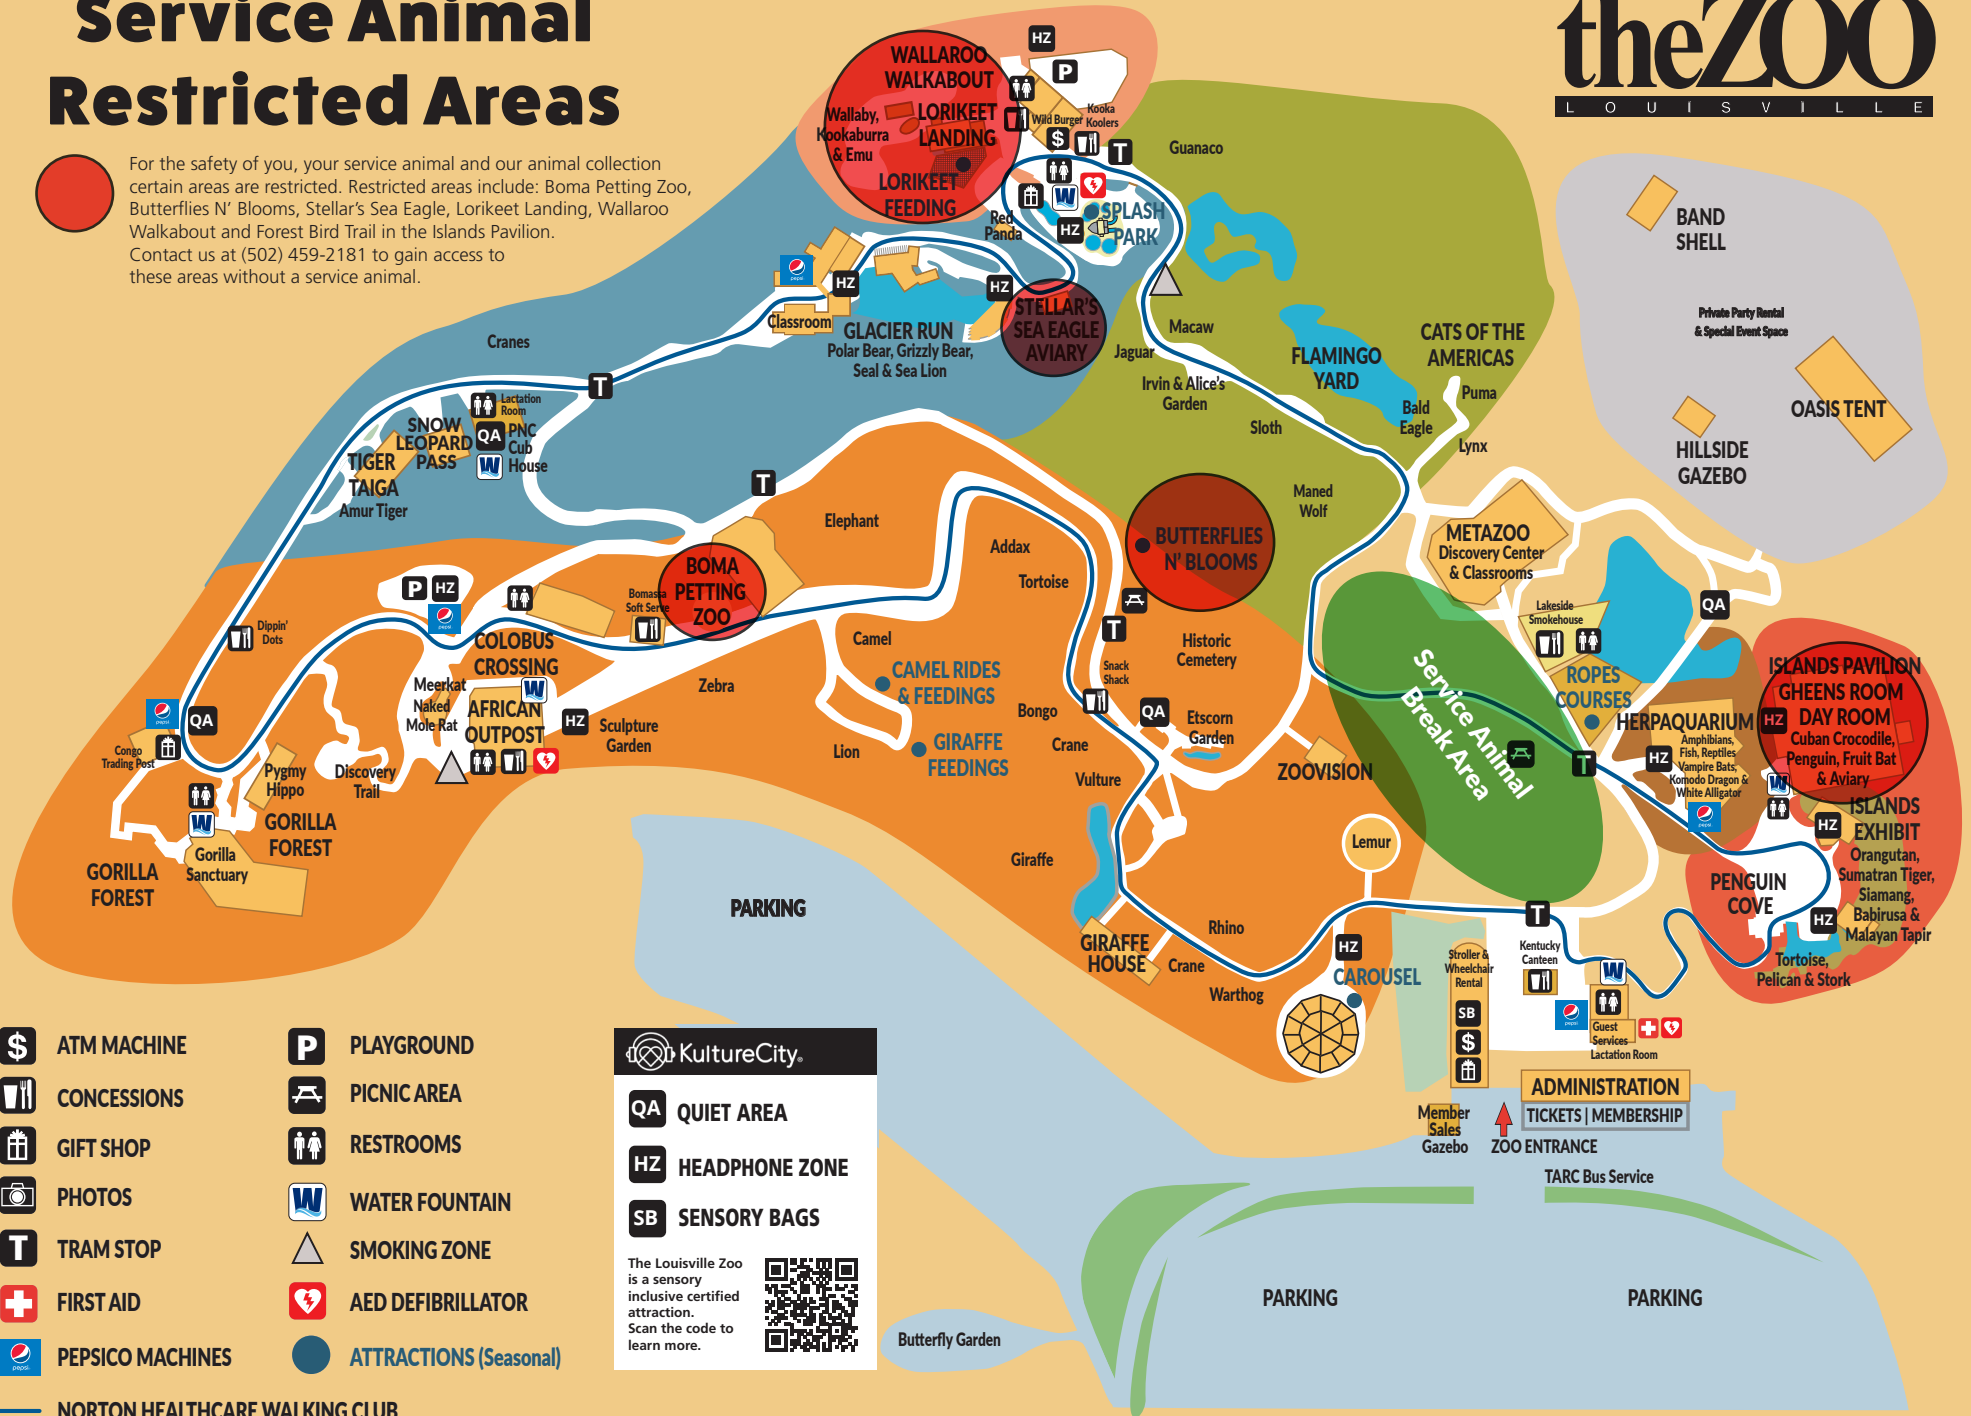

# Service Animal Restricted Areas

For the safety of you, your service animal and our animal collection certain areas are restricted. Restricted areas include: Boma Petting Zoo, Butterflies N' Blooms, Stellar's Sea Eagle, Lorikeet Landing, Wallaroo Walkabout and Forest Bird Trail in the Islands Pavilion. Contact us at (502) 459-2181 to gain access to these areas without a service animal.

-  ATM MACHINE
-  CONCESSIONS
-  GIFT SHOP
-  PHOTOS
-  TRAM STOP
-  FIRST AID
-  PEPSICO MACHINES
-  PLAYGROUND
-  PICNIC AREA
-  RESTROOMS
-  WATER FOUNTAIN
-  SMOKING ZONE
-  AED DEFIBRILLATOR
-  ATTRACTIONS (Seasonal)
-  QUIET AREA
-  HEADPHONE ZONE
-  SENSORY BAGS

 KultureCity.

**QA** QUIET AREA

**HZ** HEADPHONE ZONE

**SB** SENSORY BAGS

The Louisville Zoo is a sensory inclusive certified attraction. Scan the code to learn more.